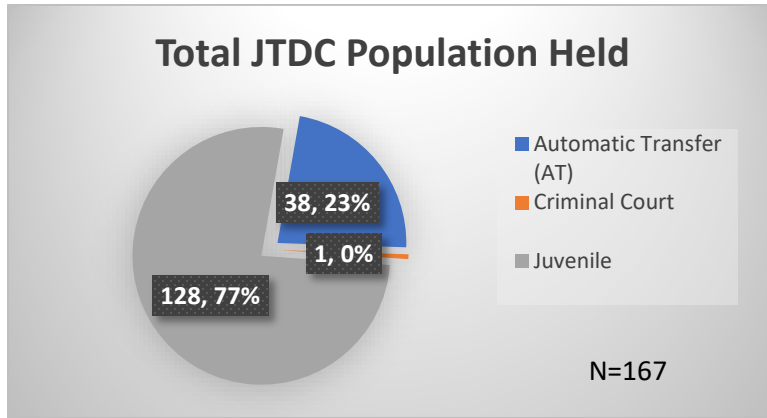

Daily Data Dashboard – March 9, 2023

Demographics for JTDC Population

Thursday Morning Midnight Count

Total # of probation Involved youth¹: 1,126

¹ Probation Active: Any youth who is pending sentencing with an active social history, has been formally placed on probation or supervision with Cook County Juvenile Probation on the date of the report.

*Age, Gender and Race for Criminal Court population (N=1) is not represented in this report.

Data sources: cFive Supervisor – Probation Population and RMIS – JTDC Population

Daily Data Dashboard – March 9, 2023
Demographics for JTDC Population
Thursday Morning Midnight Count