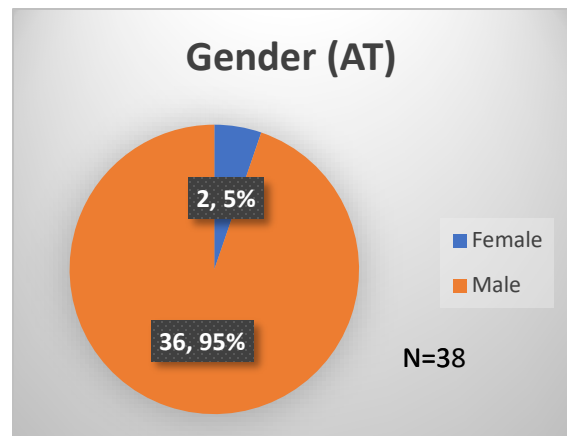

Daily Data Dashboard – March 9, 2023

Demographics for JTDC Population

Thursday Morning Midnight Count

Total # of probation Involved youth¹: 1,126

¹ Probation Active: Any youth who is pending sentencing with an active social history, has been formally placed on probation or supervision with Cook County Juvenile Probation on the date of the report.

*Age, Gender and Race for Criminal Court population (N=1) is not represented in this report.

Data sources: cFive Supervisor – Probation Population and RMIS – JTDC Population

Daily Data Dashboard – March 9, 2023
Demographics for JTDC Population
Thursday Morning Midnight Count