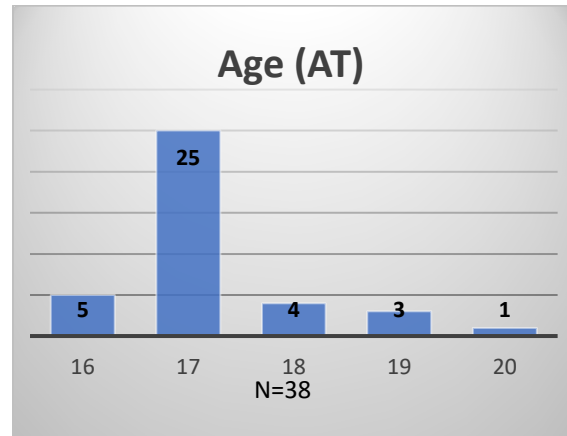

Daily Data Dashboard – March 9, 2023

Demographics for JTDC Population

Thursday Morning Midnight Count

Total # of probation Involved youth¹: 1,126

¹ Probation Active: Any youth who is pending sentencing with an active social history, has been formally placed on probation or supervision with Cook County Juvenile Probation on the date of the report.

*Age, Gender and Race for Criminal Court population (N=1) is not represented in this report.

Data sources: cFive Supervisor – Probation Population and RMIS – JTDC Population

Daily Data Dashboard – March 9, 2023
Demographics for JTDC Population
Thursday Morning Midnight Count