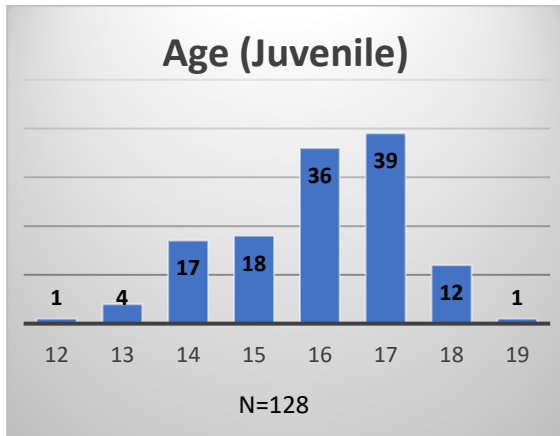

Daily Data Dashboard – March 9, 2023

Demographics for JTDC Population

Thursday Morning Midnight Count

Total # of probation Involved youth¹: 1,126

¹ Probation Active: Any youth who is pending sentencing with an active social history, has been formally placed on probation or supervision with Cook County Juvenile Probation on the date of the report.

*Age, Gender and Race for Criminal Court population (N=1) is not represented in this report.

Data sources: cFive Supervisor – Probation Population and RMIS – JTDC Population

Daily Data Dashboard – March 9, 2023
Demographics for JTDC Population
Thursday Morning Midnight Count