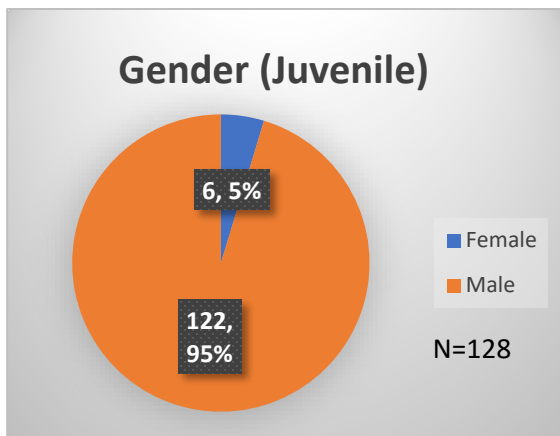

Daily Data Dashboard – March 9, 2023

Demographics for JTDC Population

Thursday Morning Midnight Count

Total # of probation Involved youth¹: 1,126

¹ Probation Active: Any youth who is pending sentencing with an active social history, has been formally placed on probation or supervision with Cook County Juvenile Probation on the date of the report.

*Age, Gender and Race for Criminal Court population (N=1) is not represented in this report.

Data sources: cFive Supervisor – Probation Population and RMIS – JTDC Population

Daily Data Dashboard – March 9, 2023
Demographics for JTDC Population
Thursday Morning Midnight Count